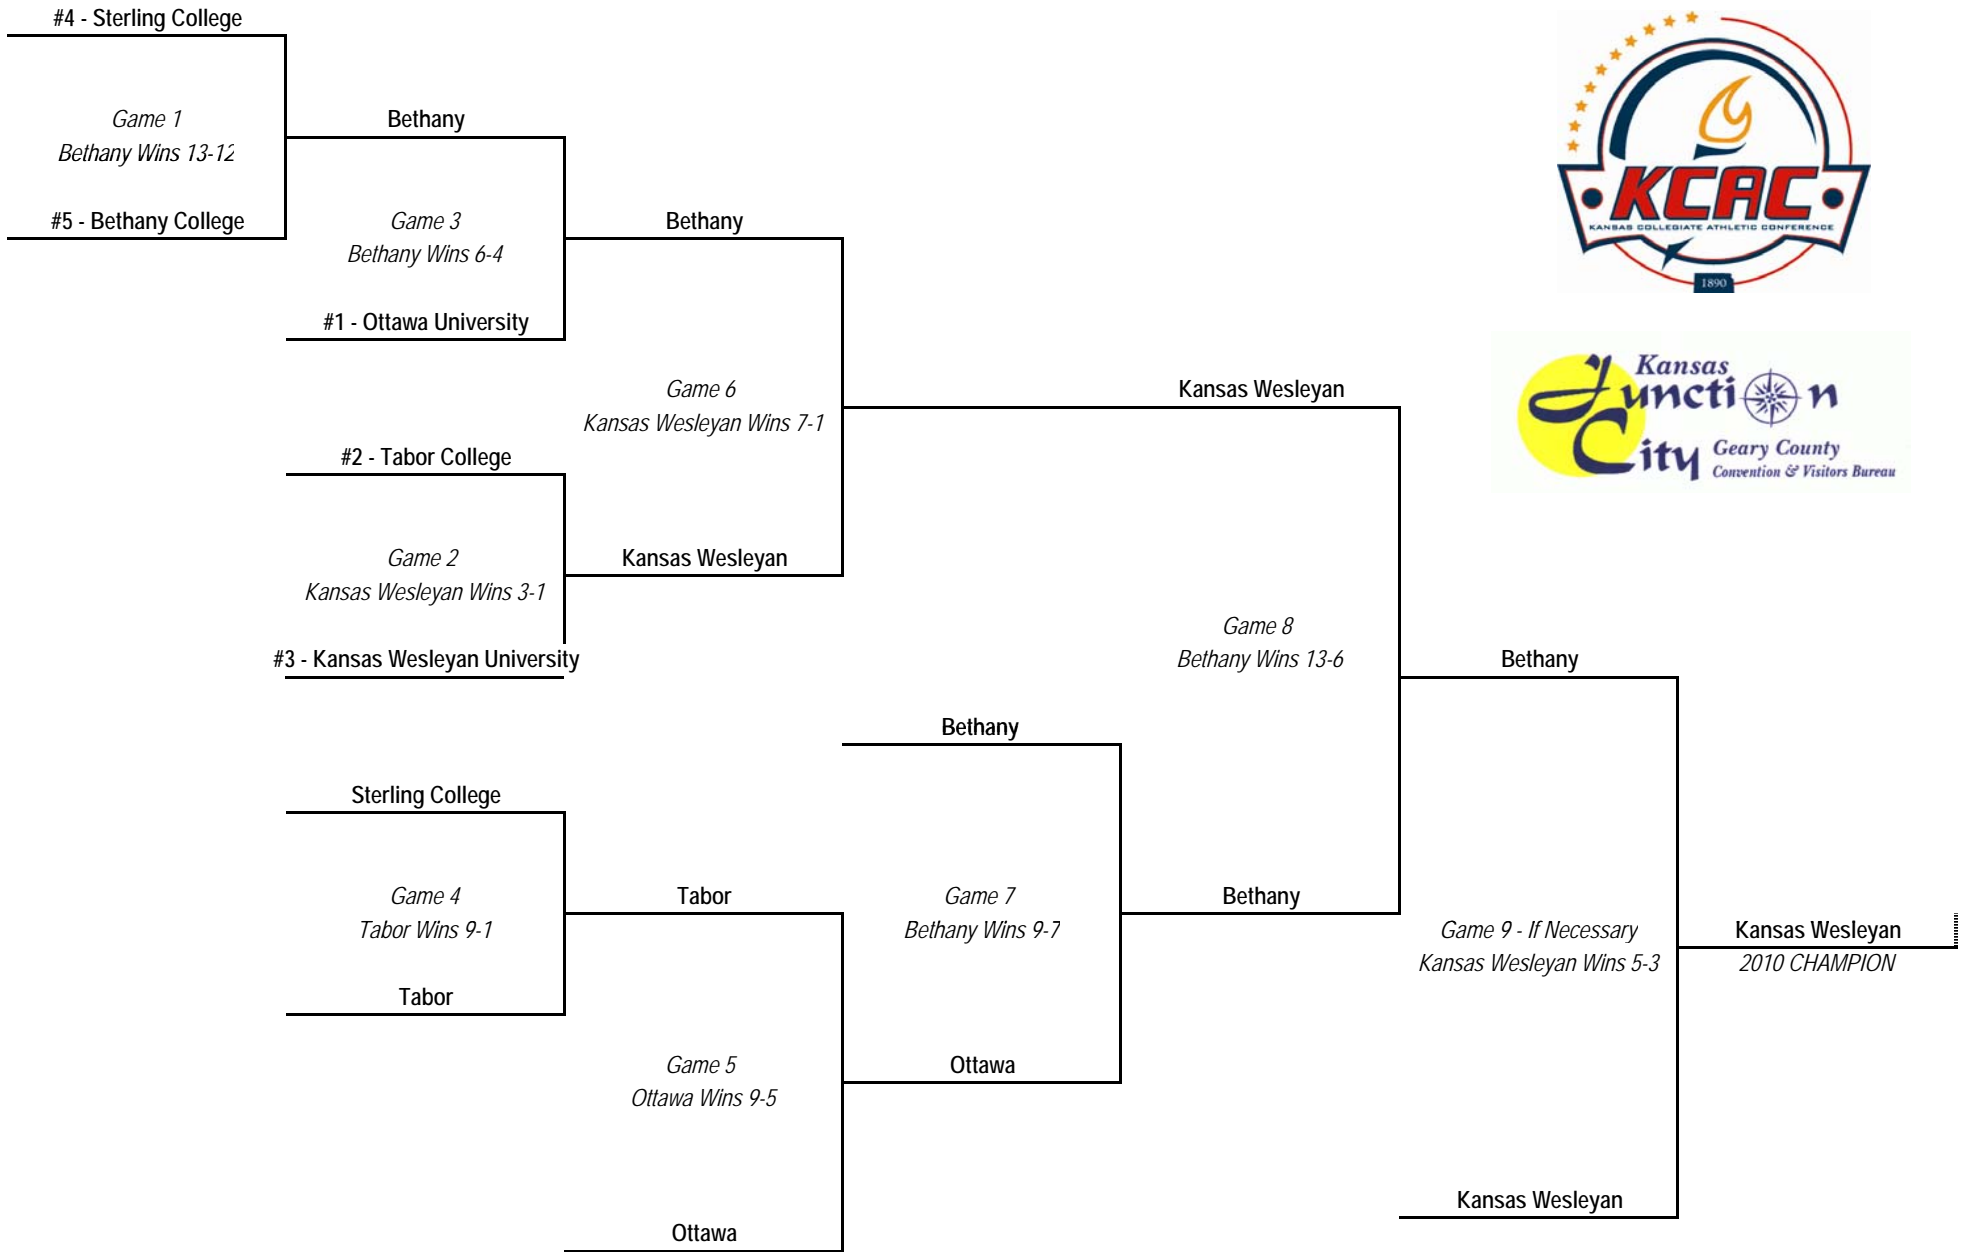

Kansas Collegiate Athletic Conference 2010 Baseball Conference Tournament

RATHERT STADIUM in JUNCTION CITY, KS