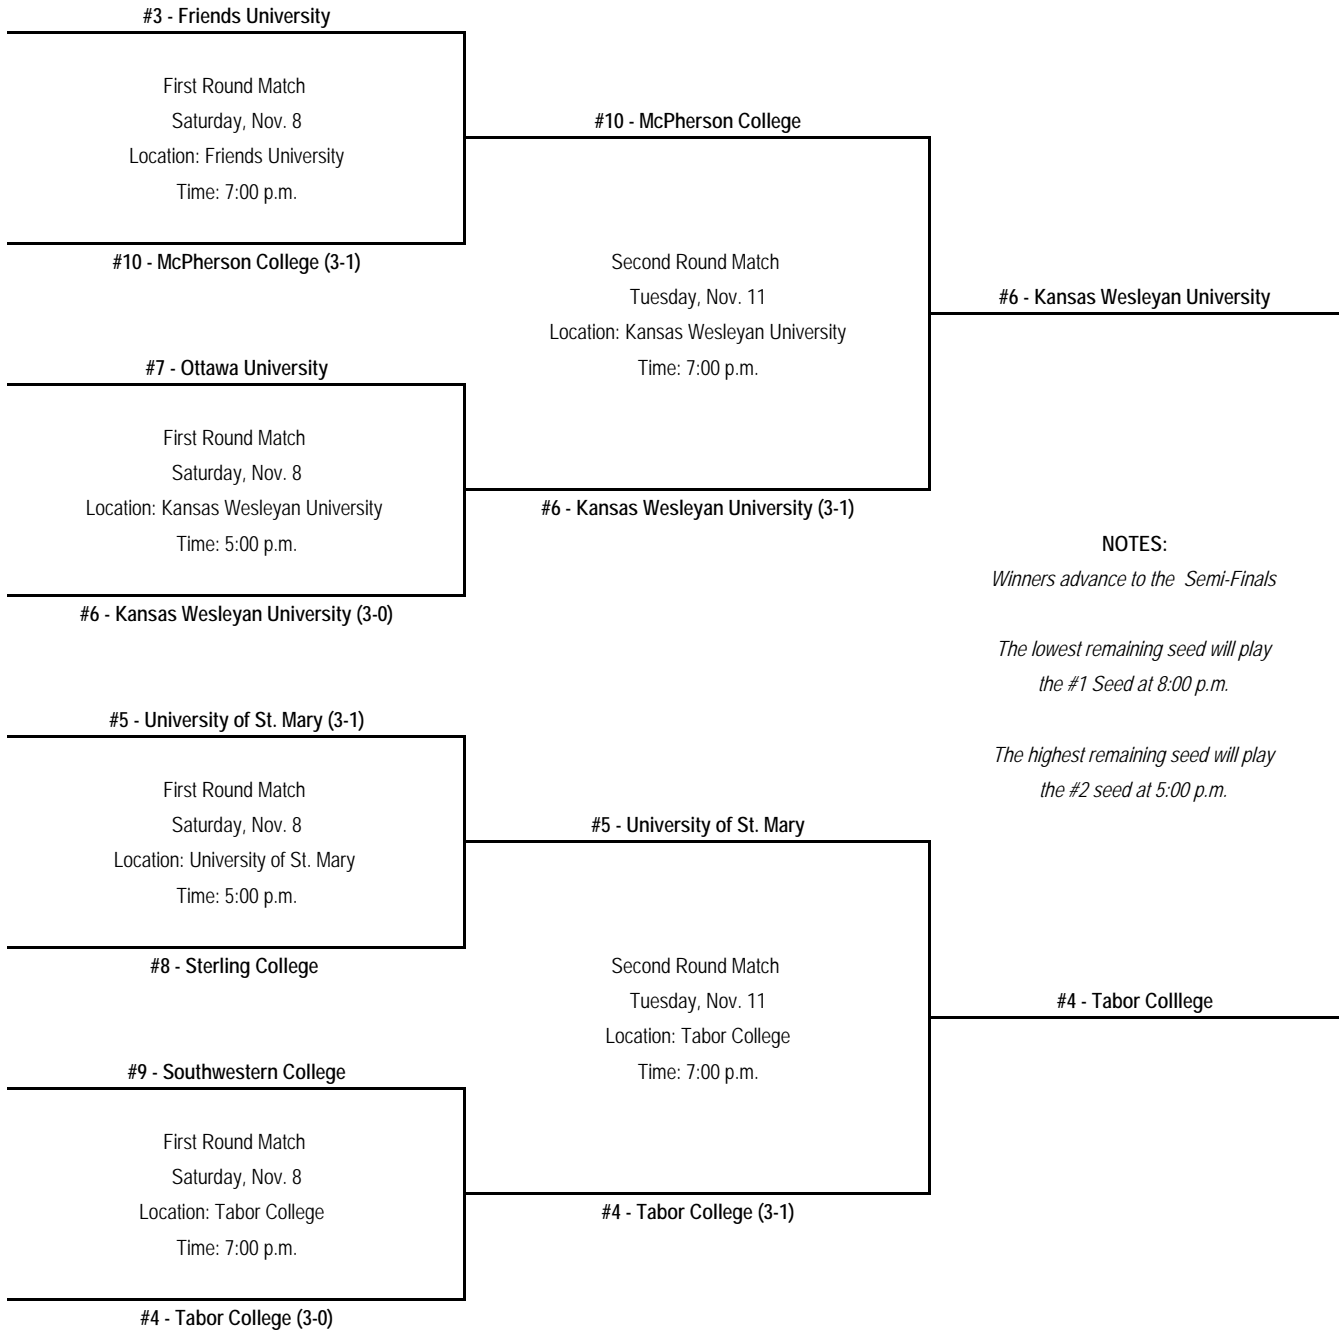

Kansas Collegiate Athletic Conference 2008 Volleyball Championships

NOTES:
Winners advance to the Semi-Finals
The lowest remaining seed will play the #1 Seed at 8:00 p.m.
The highest remaining seed will play the #2 seed at 5:00 p.m.

Kansas Collegiate Athletic Association 2008 Volleyball Championships