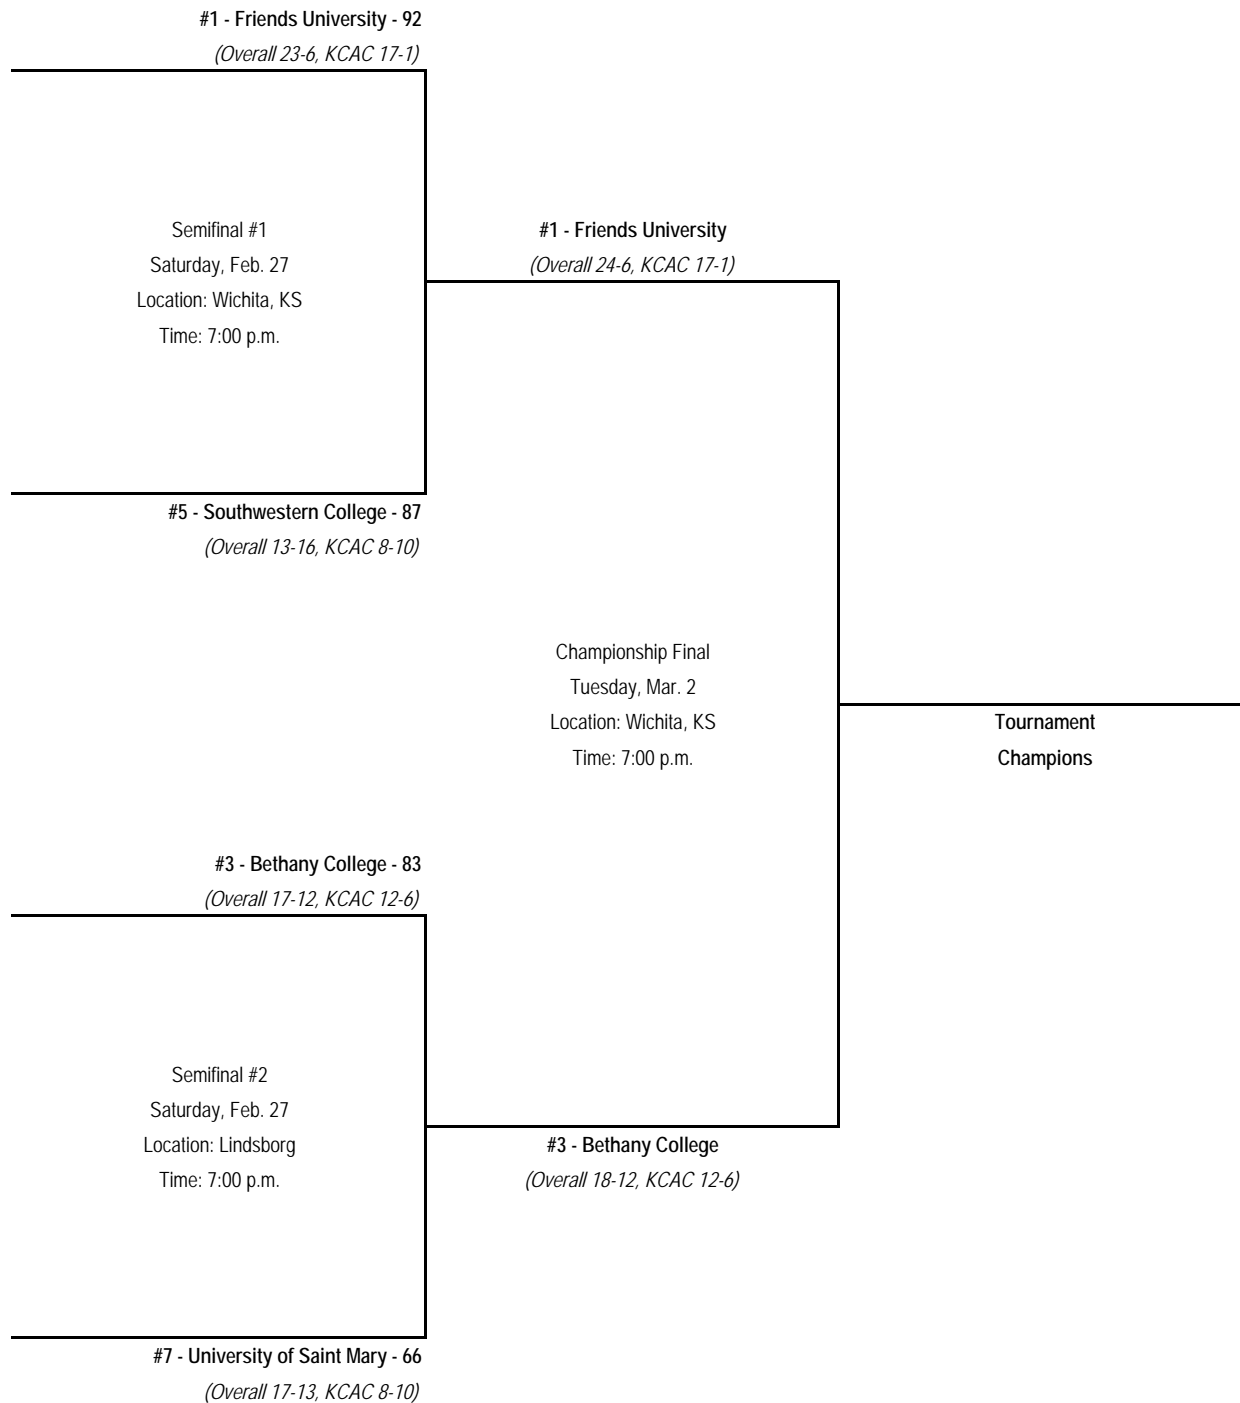

# Kansas Collegiate Athletic Conference 2009-2010 Men's Basketball Championships

# Kansas Collegiate Athletic Conference 2009-2010 Men's Basketball Championships

#1 - Friends University - 79

*(Overall 22-6, KCAC 17-1)*

#8 - Tabor College - 63

*(Overall 10-17, KCAC 7-11)*

Play-In Game #1  
Monday, Feb. 22  
Location: Hillsboro, KS  
Time: 7:00 p.m.

Quarterfinal #1  
Thursday, Feb. 25  
Location: Wichita, KS  
Time: 7:00 p.m.

#1 - Friends University  
*(Overall 23-6, KCAC 17-1)*

#9 - Bethel College - 62

*(Overall 7-21, KCAC 4-14)*

Semifinal #1  
Saturday, Feb. 27  
Location: Wichita, KS  
Time: 7:00 p.m.