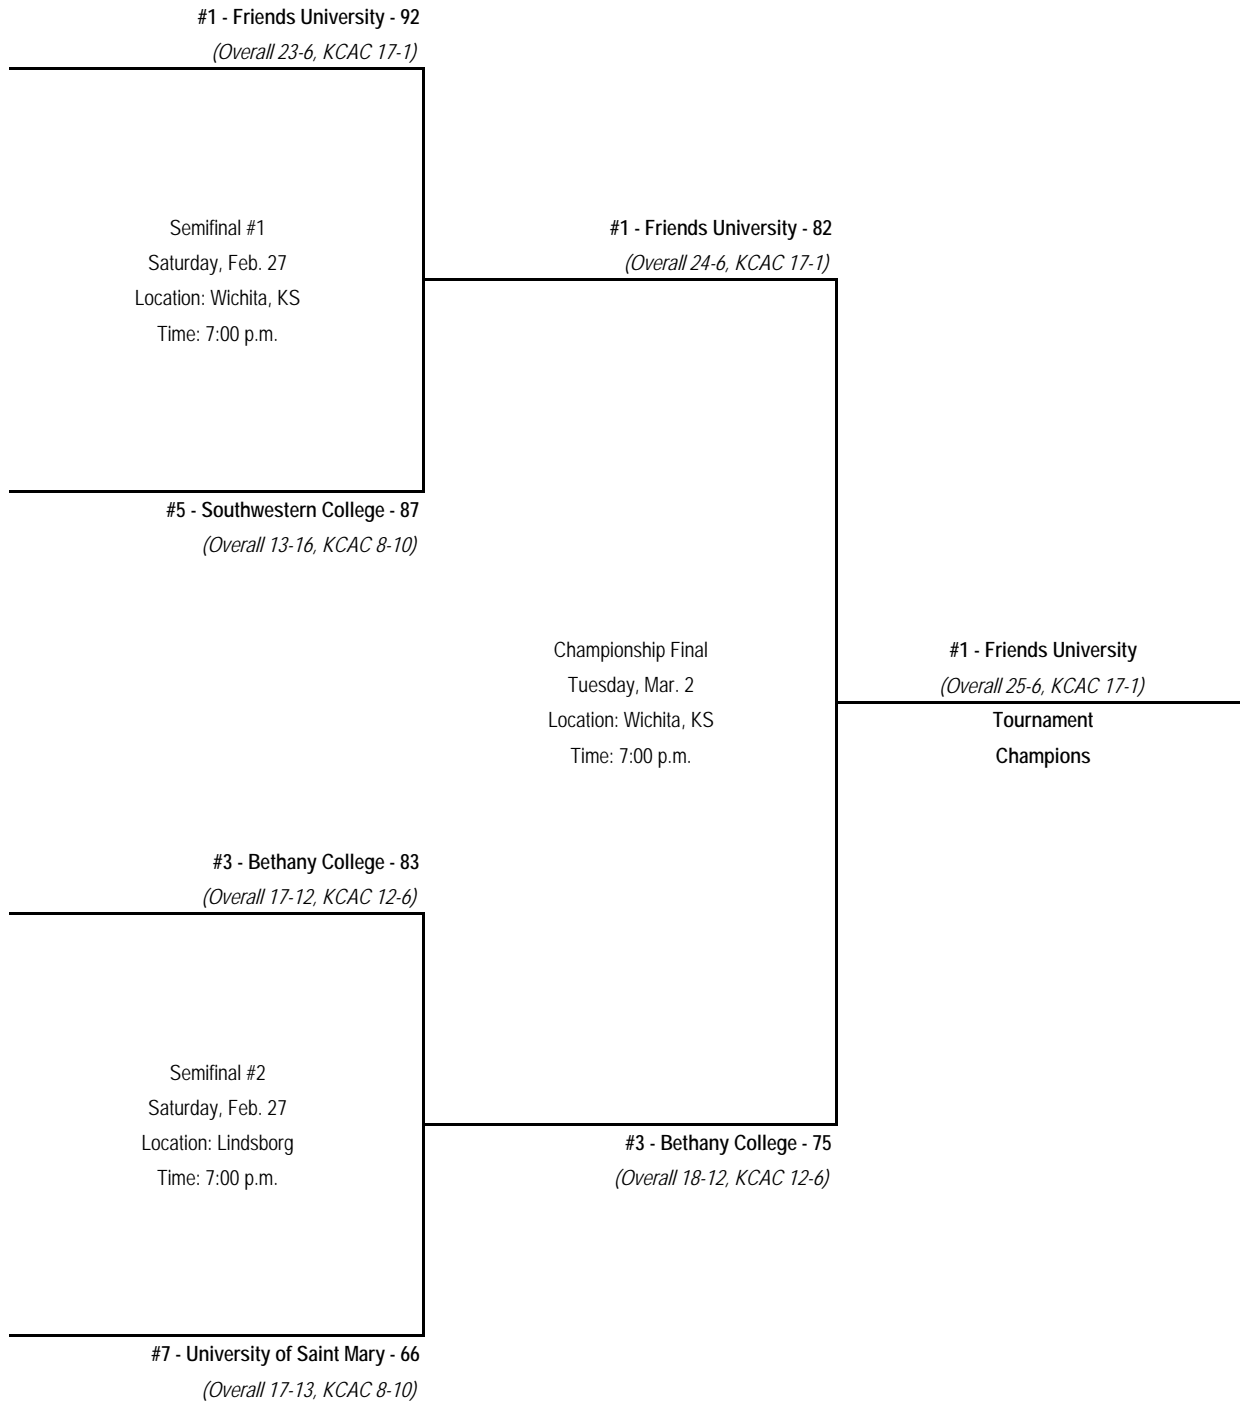

# Kansas Collegiate Athletic Conference 2009-2010 Men's Basketball Championships

# Kansas Collegiate Athletic Conference 2009-2010 Men's Basketball Championships

#1 - Friends University - 79

*(Overall 22-6, KCAC 17-1)*

#8 - Tabor College - 63

*(Overall 10-17, KCAC 7-11)*

Play-In Game #1  
Monday, Feb. 22  
Location: Hillsboro, KS  
Time: 7:00 p.m.

Quarterfinal #1  
Thursday, Feb. 25  
Location: Wichita, KS  
Time: 7:00 p.m.

#1 - Friends University  
*(Overall 23-6, KCAC 17-1)*

#9 - Bethel College - 62

*(Overall 7-21, KCAC 4-14)*

Semifinal #1  
Saturday, Feb. 27  
Location: Wichita, KS  
Time: 7:00 p.m.