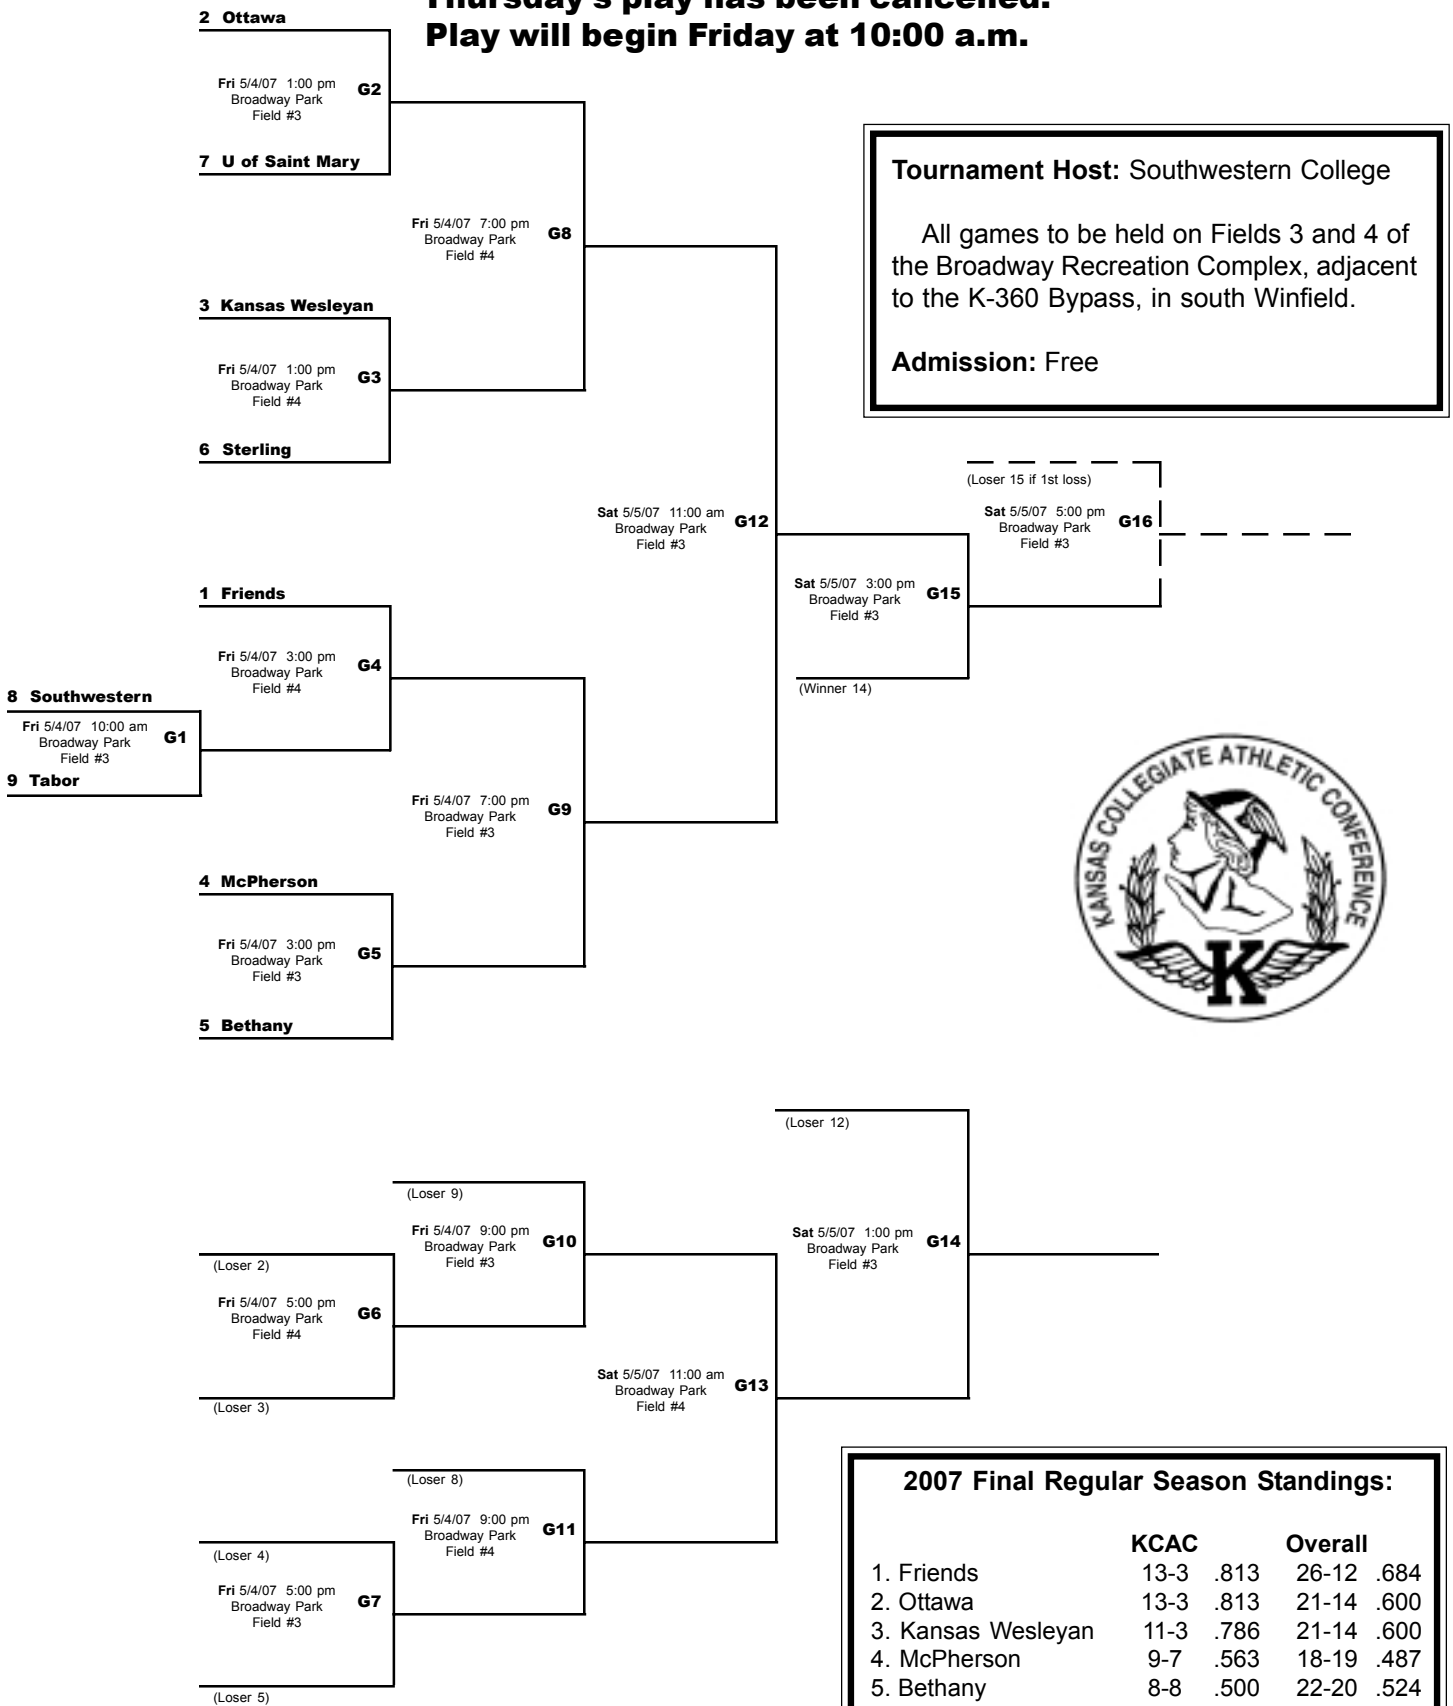

KCAC 2007 Post-Season Softball Tournament

*** REVISION #2 **

**Thursday's play has been cancelled.
Play will begin Friday at 10:00 a.m.**

Tournament Host: Southwestern College

All games to be held on Fields 3 and 4 of the Broadway Recreation Complex, adjacent to the K-360 Bypass, in south Winfield.

Admission: Free

2007 Final Regular Season Standings:

| | KCAC | Overall |
|--------------------|-----------|------------|
| 1. Friends | 13-3 .813 | 26-12 .684 |
| 2. Ottawa | 13-3 .813 | 21-14 .600 |
| 3. Kansas Wesleyan | 11-3 .786 | 21-14 .600 |
| 4. McPherson | 9-7 .563 | 18-19 .487 |
| 5. Bethany | 8-8 .500 | 22-20 .524 |
| 6. Sterling | 7-7 .500 | 19-18 .514 |
| 7. Saint Mary | 4-12 .250 | 7-24 .226 |
| 8. Southwestern | 4-12 .235 | 5-28 .152 |
| 9. Tabor | 1-15 .063 | 1-19 .050 |